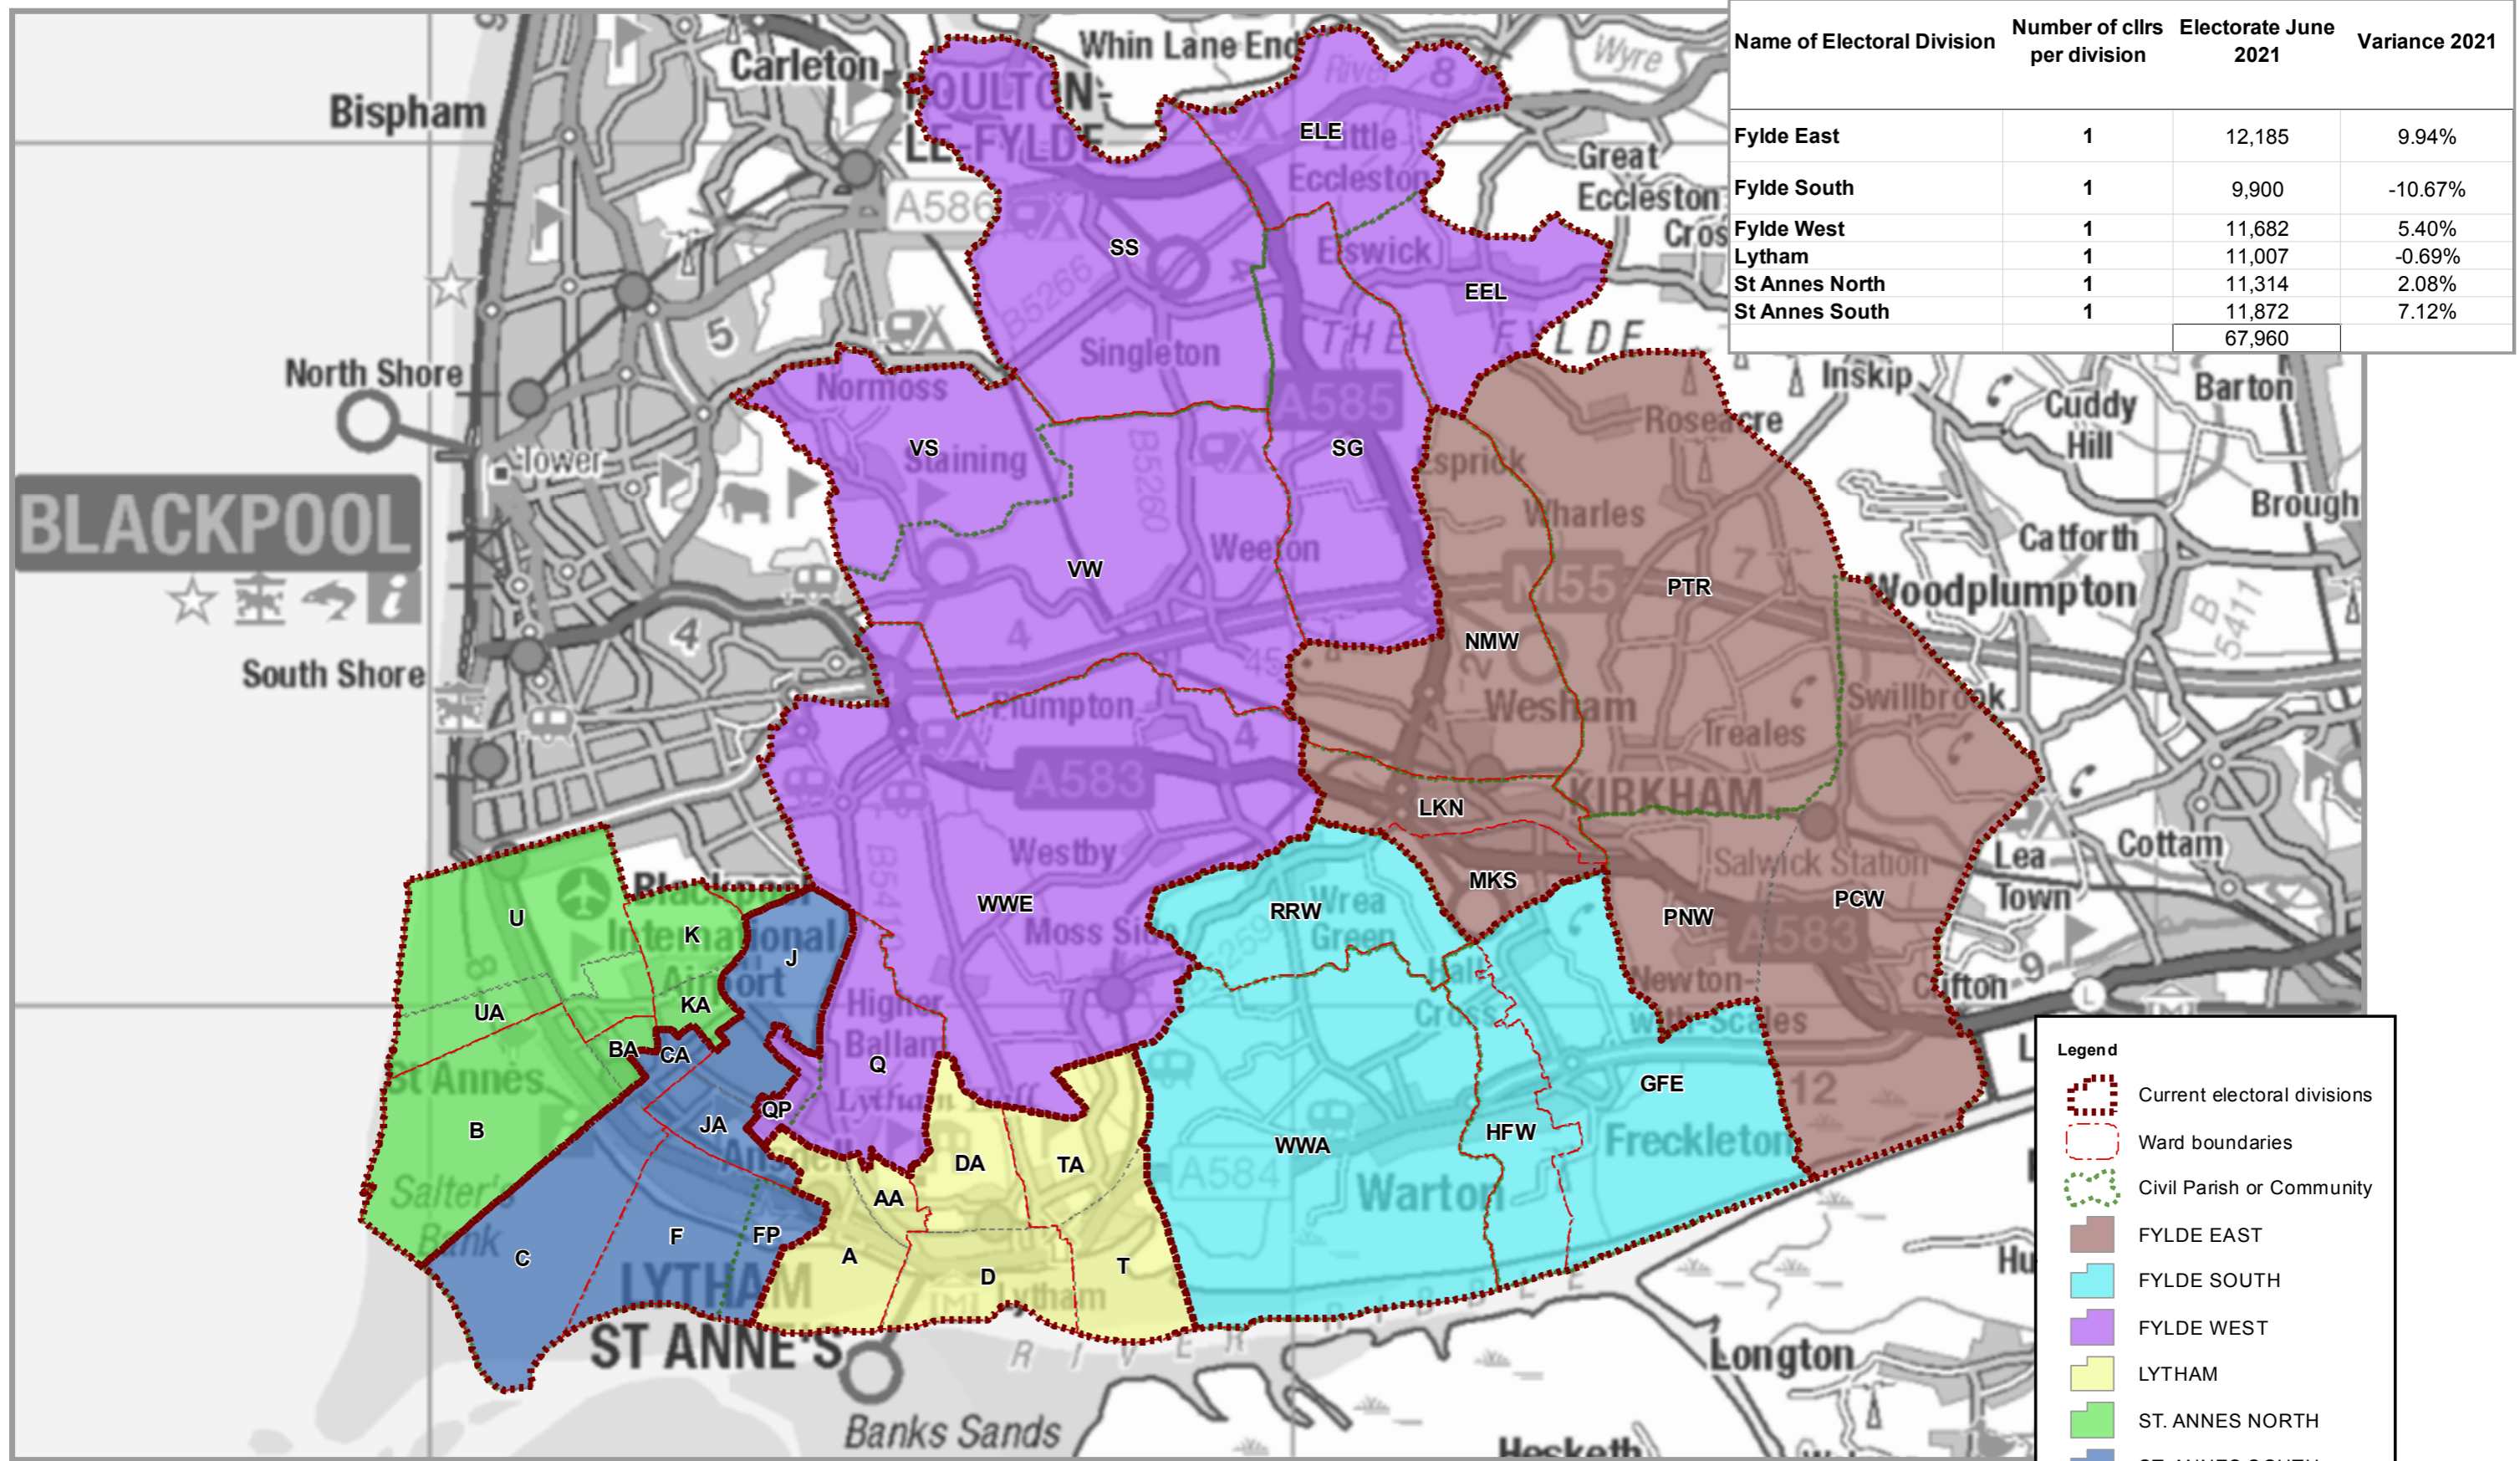

Fylde: Political Governance Working Group Proposal 1

Name of Electoral Division	Number of cllrs per division	Electorate June 2021	Variance 2021
Fylde East	1	12,185	9.94%
Fylde South	1	9,900	-10.67%
Fylde West	1	11,682	5.40%
Lytham	1	11,007	-0.69%
St Annes North	1	11,314	2.08%
St Annes South	1	11,872	7.12%
		67,960	

Legend

- Current electoral divisions
- Ward boundaries
- Civil Parish or Community
- FYLDE EAST
- FYLDE SOUTH
- FYLDE WEST
- LYTHAM
- ST. ANNES NORTH
- ST. ANNES SOUTH

Reproduced from the Ordnance Survey mapping with the permission of the Controller of Her Majesty's Stationery Office © Crown Copyright. Unauthorised reproduction infringes Crown copyright and may lead to prosecution or civil proceedings. Lancashire County Council Licence No. 100023320 2015